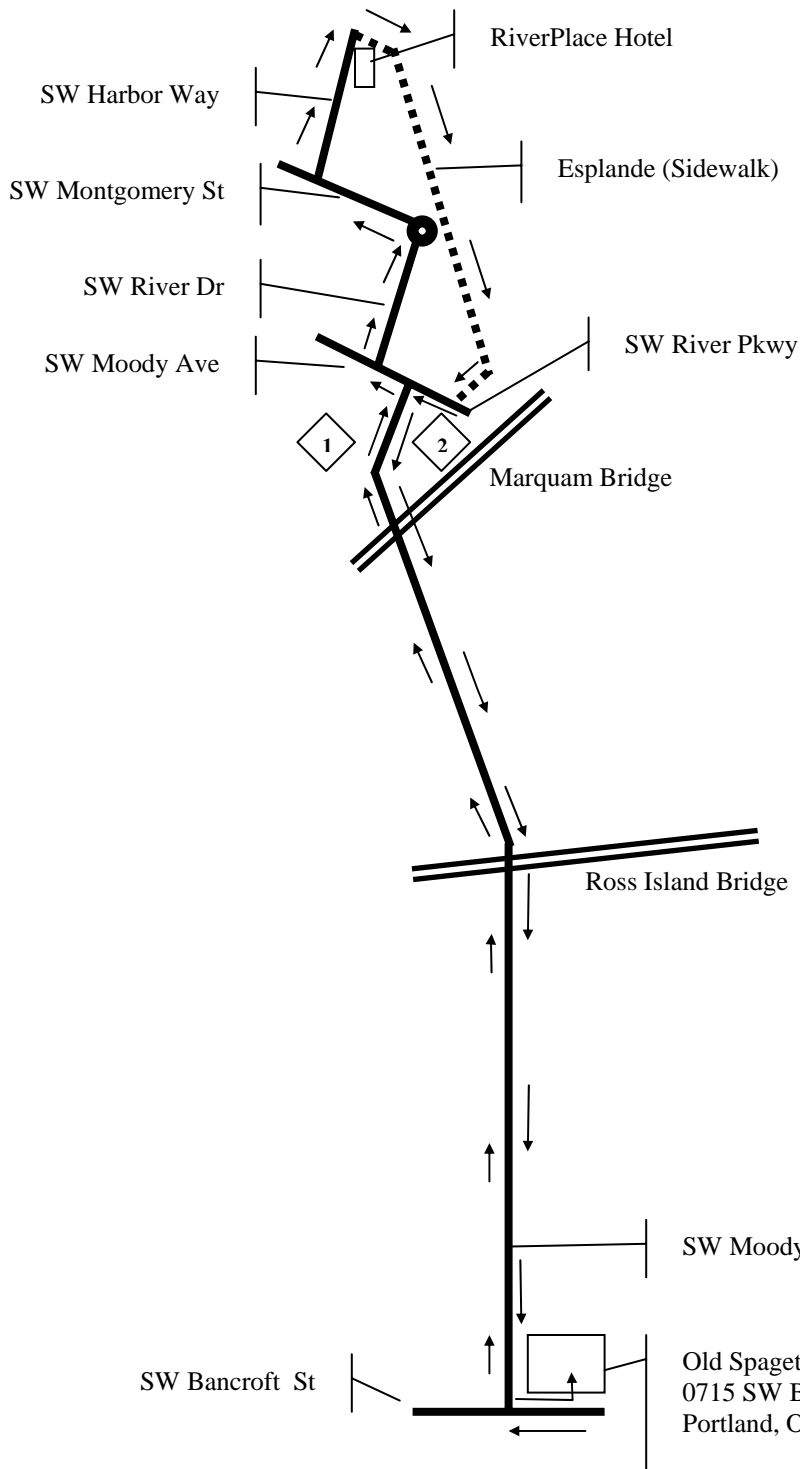

Old Spaghetti Factory – North03A Route

Start	Old Spaghetti Factory East Parking lot - SE entrance
Right	SW Bancroft Ave.
Right	SW Moody Ave.
Left	SW Moody Ave.
Right	SW River Dr
Left	SW Montgomery St
Right	SW Harbor Way
Right	RiverPlace Hotel
Right	Esplande
Right	SW River Pkwy
Left	SW Moody Ave.
Left	SW Bancroft Ave.
Finish	Old Spaghetti Factory East Parking lot - SW entrance