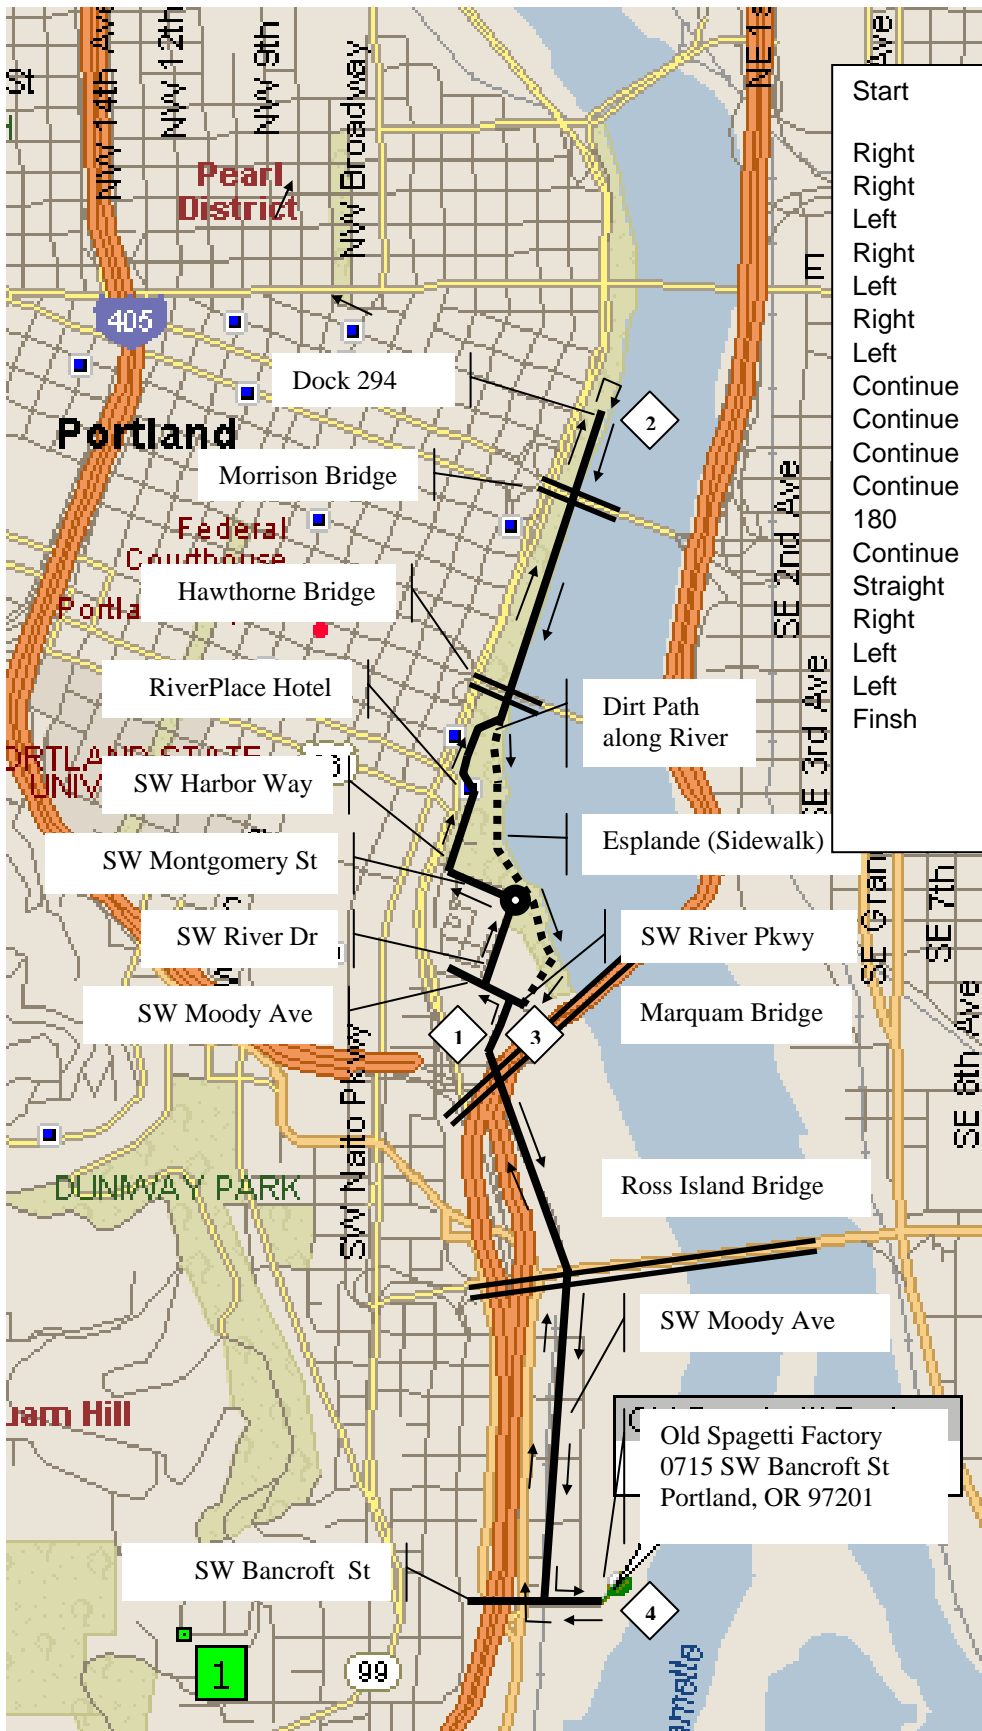

Old Spaghetti Factory – North04A Route

- | | |
|----------|--|
| Start | Old Spaghetti Factory East Parking lot - SE entrance |
| Right | SW Bancroft Ave. |
| Right | SW Moody Ave. |
| Left | SW Moody Ave. |
| Right | SW River Dr |
| Left | SW Montgomery St |
| Right | SW Harbor Way |
| Left | RiverPlace Hotel |
| Continue | Sidewalk along Front Ave. |
| Continue | Sidewalk toward River |
| Continue | Under Hawthorne Bridge |
| Continue | Under Morrison Bridge |
| 180 | Dock 294 |
| Continue | Follow river on dirt path |
| Straight | Esplande |
| Right | SW River Pkwy |
| Left | SW Moody Ave. |
| Left | SW Bancroft Ave. |
| Finish | Old Spaghetti Factory East Parking lot - SW entrance |

Old Spagetti Factory
 0715 SW Bancroft St
 Portland, OR 97201