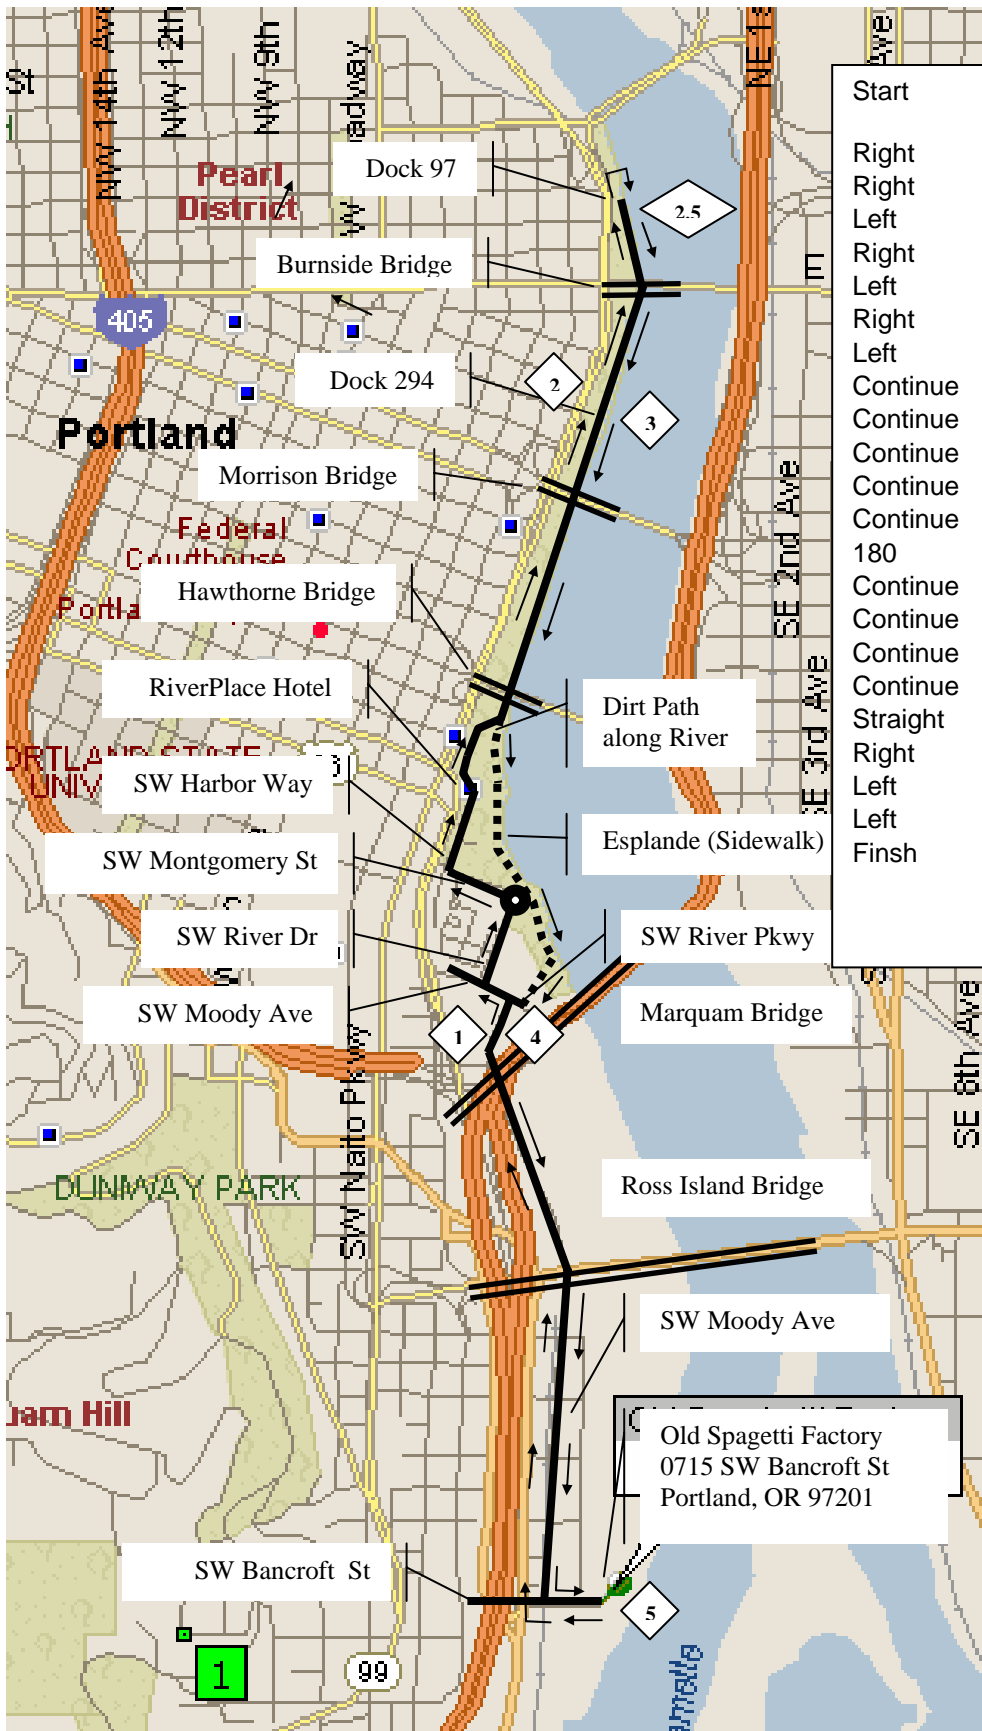

Old Spaghetti Factory – North05A Route

- | | |
|----------|--|
| Start | Old Spaghetti Factory East Parking lot - SE entrance |
| Right | SW Bancroft Ave. |
| Right | SW Moody Ave. |
| Left | SW Moody Ave. |
| Right | SW River Dr |
| Left | SW Montgomery St |
| Right | SW Harbor Way |
| Left | RiverPlace Hotel |
| Continue | Sidewalk along Front Ave. |
| Continue | Sidewalk toward River |
| Continue | Under Hawthorne Bridge |
| Continue | Under Morrison Bridge |
| Continue | Under Burnside Bridge |
| 180 | Dock 97 |
| Continue | Under Burnside Bridge |
| Continue | Under Morrison Bridge |
| Continue | Under Hawthorne Bridge |
| Continue | Follow river on dirt path |
| Straight | Esplande |
| Right | SW River Pkwy |
| Left | SW Moody Ave. |
| Left | SW Bancroft Ave. |
| Finish | Old Spaghetti Factory East Parking lot - SW entrance |

Old Spagetti Factory
0715 SW Bancroft St
Portland, OR 97201